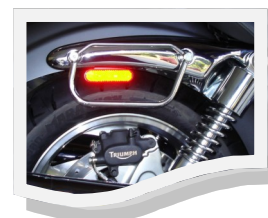

One of the weak points of a bag are the corners. Therefore, they are reinforced. reinforced corners

Discrete "sliding" grips

To keep the shape, these bags are completely reinforced at the inside !

Side flaps with velcro give maximum protection against the rain.

Flap has doubled edges for a luxury look.

Cs4 saddlebags are standard supplied with a pair of strong, lockable Click systems. This click system can be locked with a key. The lock is at the inside of the bag.

To mount the clicks system, 3 holes of 0,5 mm and 1 hole of 20mm have to be drilled.

A Cs4 saddlebag sets contains :

saddlebags + lockable clicks system + saddlebag holders

When you choose the saddlebag , you prefer, be sure that :