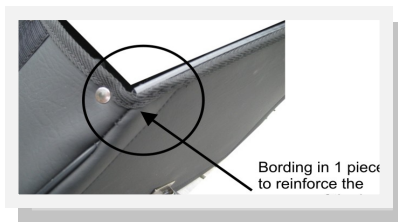

Cs4 Saddlebags

with lockable clicksystem

You can choose the bag you prefer, You can choose the position of the bags on your bike

Cs34i universal saddlebag with lockable click system

Dimensions : 42cm x 29,5x 17

Capacity : 41L/set

Material : waterproof synthetic leather,
PE reinforcements at the inside, bottom is doubled
with heat resistant textile,
Backside of the bags in laminated HDPE.

hidden quick release buckles

One of the weak points of a bag are the corners. Therefore, they are reinforced. reinforced corners

Discrete "sliding" grips

To keep the shape, these bags are completely reinforced at the inside !

Side flaps with velcro give maximum protection against the rain.

Flap has doubled edges for a luxury look.

Cs4 saddlebags are standard supplied with a pair of strong, lockable Click systems. This click system can be locked with a key. The lock is at the inside of the bag.