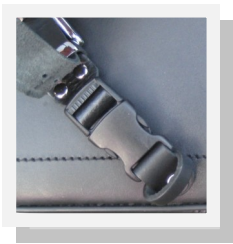

Cs4 Saddlebags

with lockable clicksystem

You can choose the bag you prefer, You can choose the position of the bags on your bike

Cs34i universal saddlebag with lockable click system

Dimensions : 42cm x 29,5x 17

Capacity : 41L/set

Material : waterproof synthetic leather,
PE reinforcements at the inside, bottom is doubled
with heat resistant textile,
Backside of the bags in laminated HDPE.

hidden quick release buckles

One of the weak points of a bag are the corners. Therefore, they are reinforced. reinforced corners

Discrete "sliding" grips

To keep the shape, these bags are completely reinforced at the inside !

Side flaps with velcro give maximum protection against the rain.

Flap has doubled edges for a luxury look.

Cs4 saddlebags are standard supplied with a pair of strong, lockable Click systems. This click system can be locked with a key. The lock is at the inside of the bag.